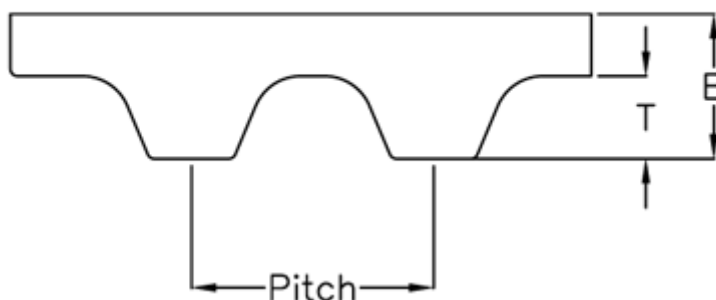

Article number: 602776231301

Description: Gates Timing Belt Synchropower PU 10 T10 1300

Measures

Height B mm	= 4.5
Height T mm	= 2.5
Length	= 1300
Number of teeth	= 130
Pitch	= 10
Type	= PU 10 T10 1300
Width	= 10